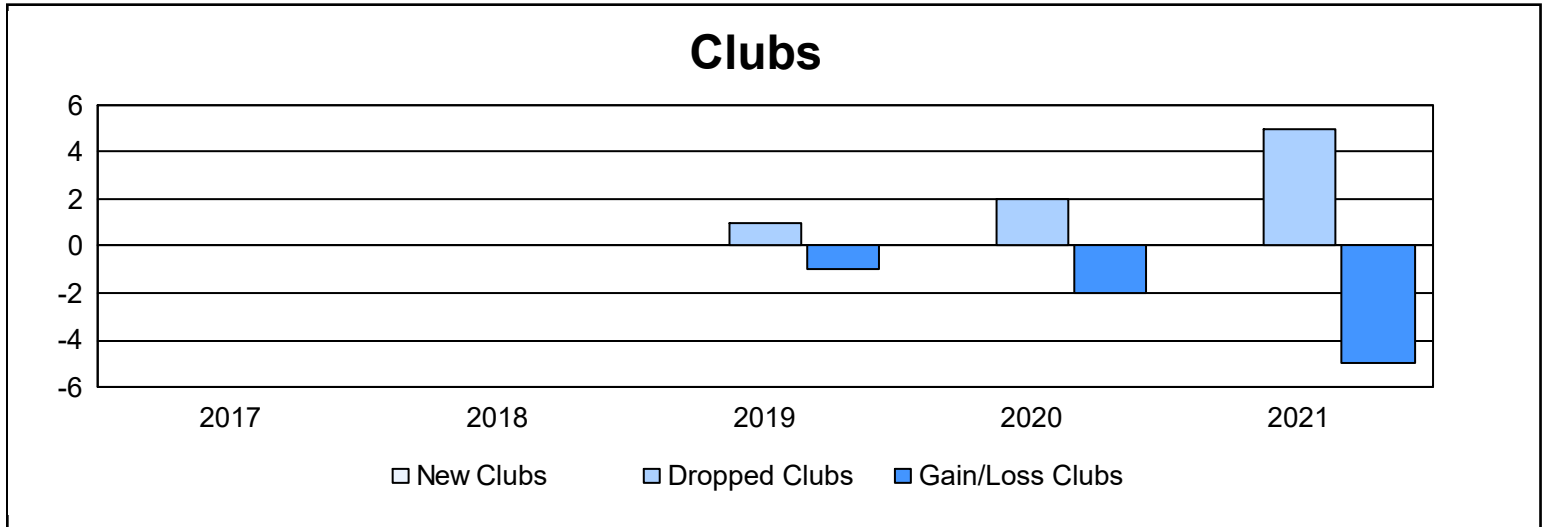

Year	New Clubs	Dropped Clubs	Gain/ Loss Clubs	New Members	Charter Members	Reinstate Members	Transfer Members	Total Member Added	Total Members Dropped	Gain/ Loss Members
2016-2017	0	0	0	136	9	3	24	172	183	-11
2017-2018	0	0	0	85	0	7	11	103	229	-126
2018-2019	0	1	-1	96	3	4	19	122	205	-83
2019-2020	0	2	-2	79	5	5	4	93	212	-119
2020-2021	0	5	-5	31	0	2	20	53	188	-135
<b>Average</b>	<b>0</b>	<b>2</b>	<b>-2</b>	<b>85</b>	<b>3</b>	<b>4</b>	<b>16</b>	<b>109</b>	<b>203</b>	<b>-95</b>

### Membership Composition June 2021 Cumulative