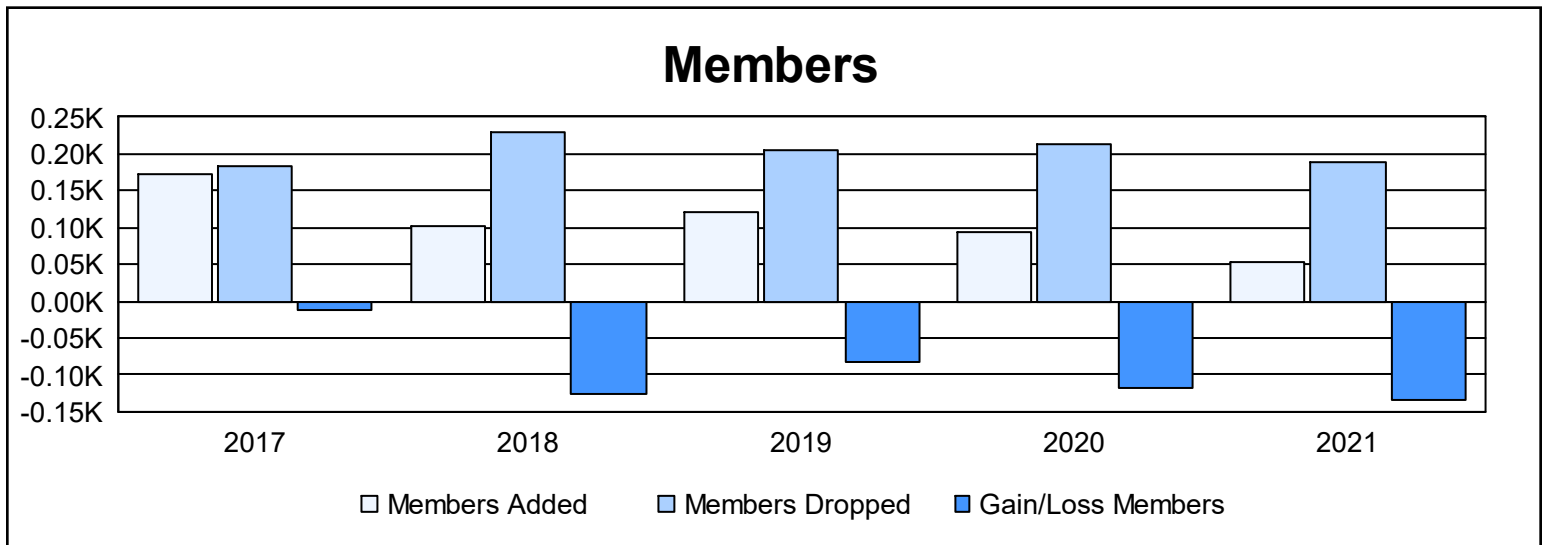

Year	New Clubs	Dropped Clubs	Gain/ Loss Clubs	New Members	Charter Members	Reinstate Members	Transfer Members	Total Member Added	Total Members Dropped	Gain/ Loss Members
2016-2017	0	0	0	136	9	3	24	172	183	-11
2017-2018	0	0	0	85	0	7	11	103	229	-126
2018-2019	0	1	-1	96	3	4	19	122	205	-83
2019-2020	0	2	-2	79	5	5	4	93	212	-119
2020-2021	0	5	-5	31	0	2	20	53	188	-135
<b>Average</b>	<b>0</b>	<b>2</b>	<b>-2</b>	<b>85</b>	<b>3</b>	<b>4</b>	<b>16</b>	<b>109</b>	<b>203</b>	<b>-95</b>

### Membership Composition June 2021 Cumulative